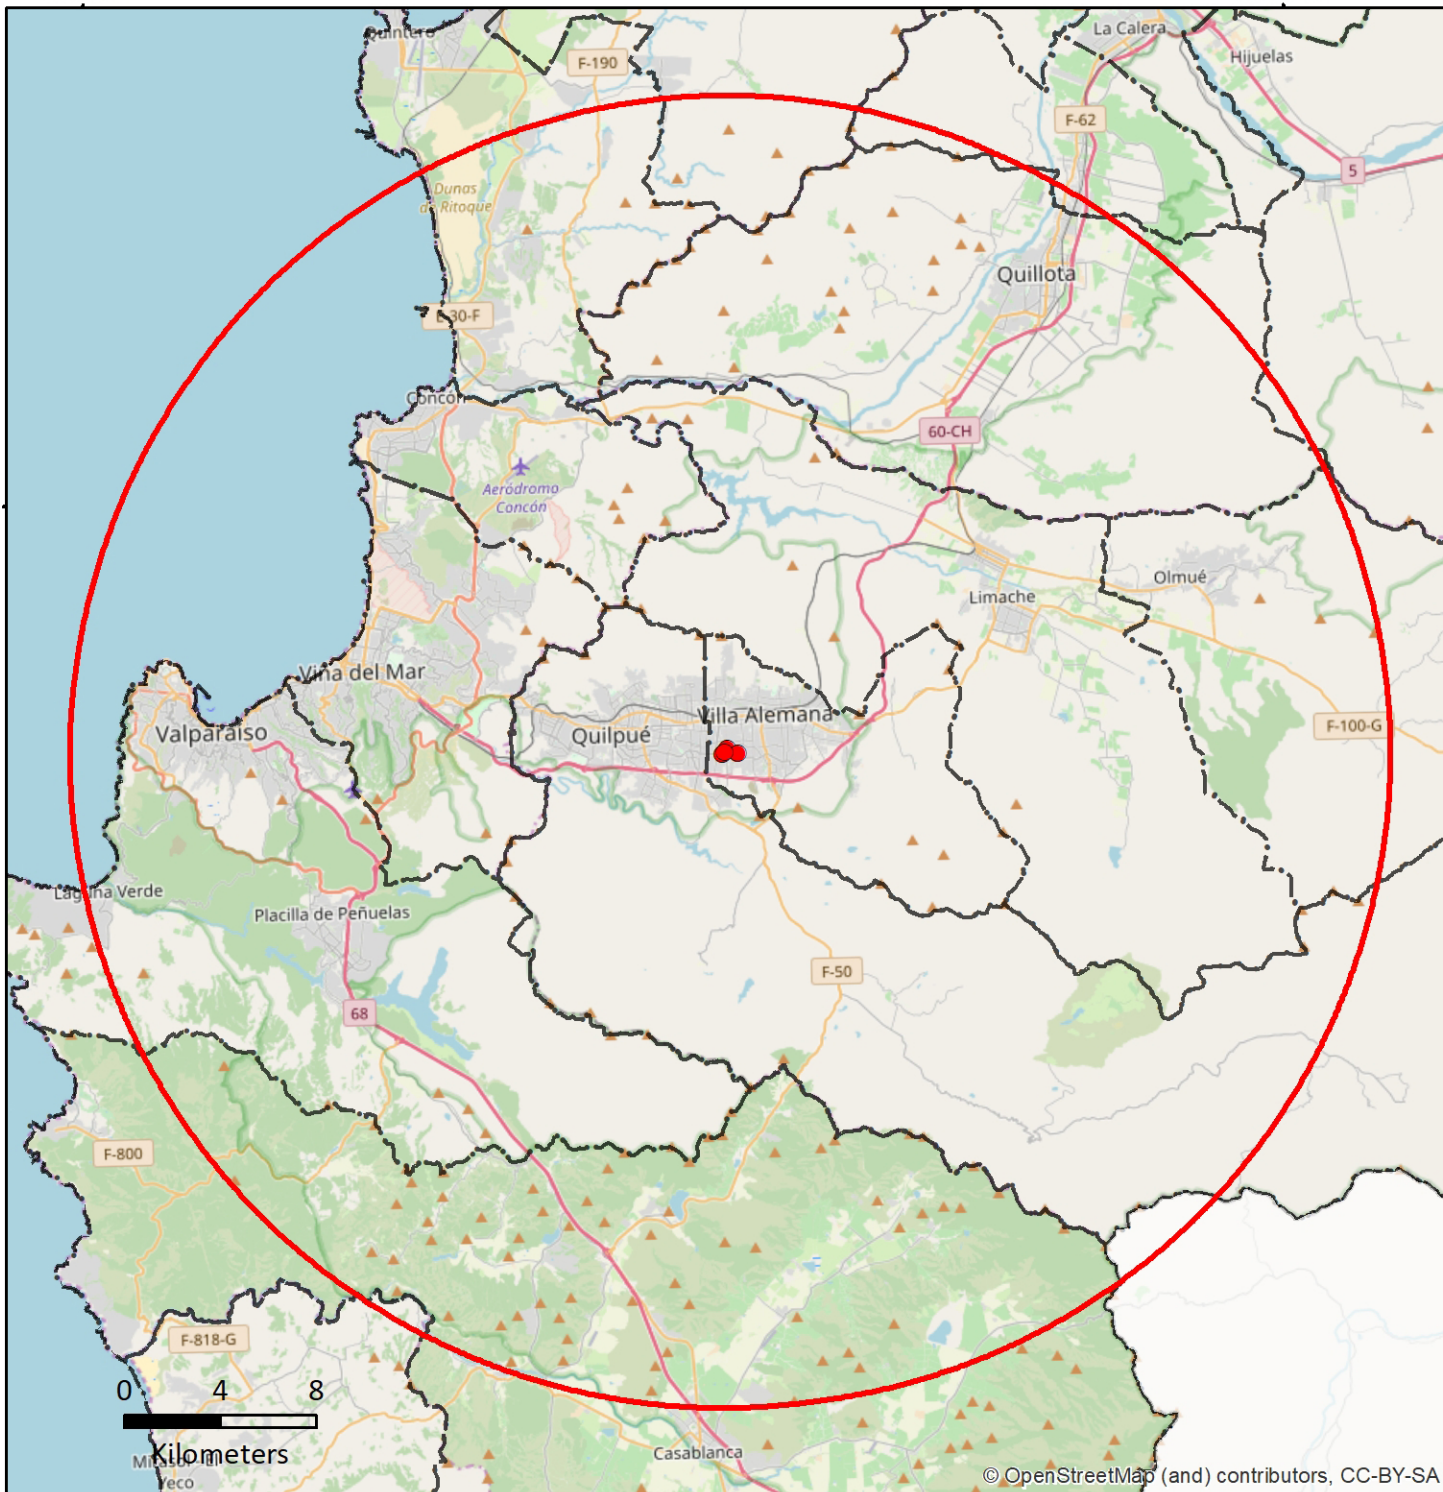

250000

300000

6350000

6350000

250000

300000

Agricultural and Livestock Service
Fruit Flies National Detection System

V Region of Valparaíso

Villa Alemana Township

Elaboration Date: March 31, 2020

Legend

Ceratitis capitata Outbreak

● Captures

□ Area 27,2 km radius

Cartographic Information

SIG Program: ArcGis

BaseMap: OpenStreetMap

Datum WGS 84 - Zone 19 South

Scale 1: 315.000